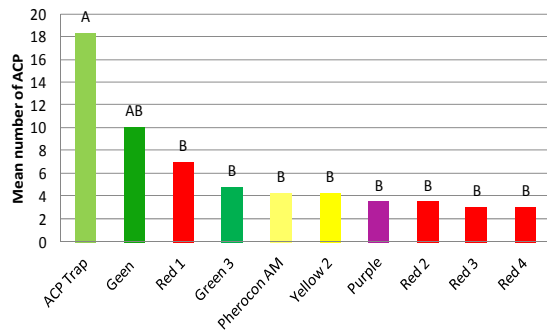

Always place one trap on every corner tree of the grove.

For groves up to 10 acres use 20 traps.

For groves up to 10-70 acres use 40 traps,

For larger groves, use one trap for every 50 yards of the edge of the grove.

ASIAN CITRUS PSYLLID (ACP)

Diaphorinia citri • Heteroptera, *Liviidae* • DIACIT

FIELD TRIALS

ACP captures on different color traps

ACP trap is at least 2x more effective than any other traps.

ACP Captures, Weslaco, TX, Sep-Oct 2014