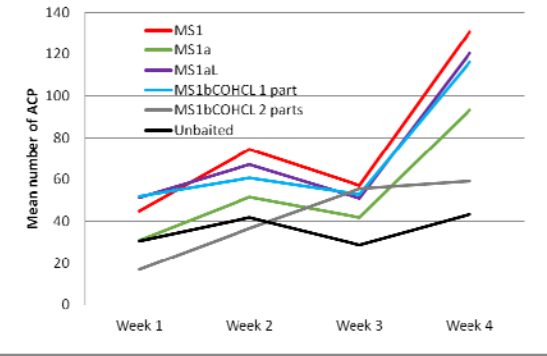

ASIAN CITRUS PSYLLID (ACP)

Diaphorinia citri • Heteroptera, *Liviidae* • DIACIT

FIELD TRIALS

ACP captures on different color traps

ACP trap is at least 2x more effective than any other traps.

ACP Captures, Weslaco, TX, Sep-Oct 2014

Lure increases ACP captures 4x compared to un-baited ACP trap.

ACP captures, Lake Alfred, FL, Aug-Sept 2014

Lure plus trap continues to increase ACP captures four weeks after installation.

Overall 6-8x more sensitive ACP monitoring compared to un-baited yellow traps.