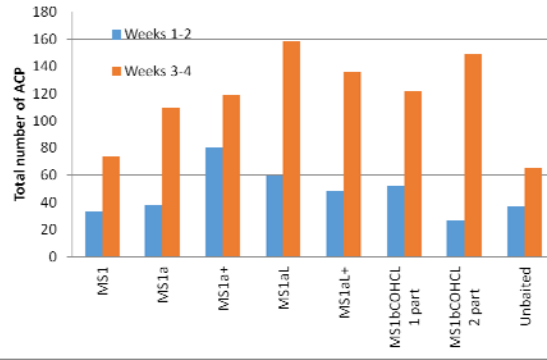

Always place one trap on every corner tree of the grove.

For groves up to 10 acres use 20 traps.

For groves up to 10-70 acres use 40 traps,

For larger groves, use one trap for every 50 yards of the edge of the grove.

ASIAN CITRUS PSYLLID (ACP)

Diaphorinia citri • Heteroptera, *Liviidae* • DIACIT

FIELD TRIALS

ACP captures on different color traps

ACP trap is at least 2x more effective than any other traps.

ACP Captures, Weslaco, TX, Sep-Oct 2014

Lure increases ACP captures 4x compared to un-baited ACP trap.

ACP captures, Lake Alfred, FL, Aug-Sept 2014

Lure plus trap continues to increase ACP captures four weeks after installation.

Overall 6-8x more sensitive ACP monitoring compared to un-baited yellow traps.