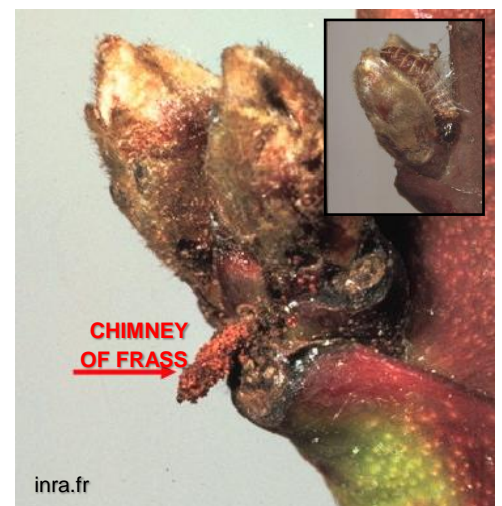

- **Plastic Delta Trap**, convenient multi-use, red or white
- **Wing Trap**, traditional
- **Paper Delta Trap**, single use, lowest cost in small quantities

Application

Best time and placement of monitoring traps varies seasonally.

Consult www.alphascents.com and your local county extension office for best practices.

Adult moths are 0.3 to 0.4 inches long. Note the prominent palpi on the head that looks like a snout. Eggs are yellowish to orange blunt ovals that are laid on twigs, leaves, and on the fruit.

Above: Larva in peach twig. They are small with a black head. They emerge almost white, gradually turning chocolate brown with alternating light bands around the abdomen. This distinguishes them from other larvae found in stone fruits. *Right:* Alpha Scents Red Plastic Delta Trap with Peach Tree Borer Lure on peach tree in southern California

Shoot strike damage.

Larva entry point in hanging fruit. Inset: Larva creating internal damage.

Entry point at the base of a peach bud with characteristic chimney of frass. Inset: Larva weaving its cocoon along a bud.