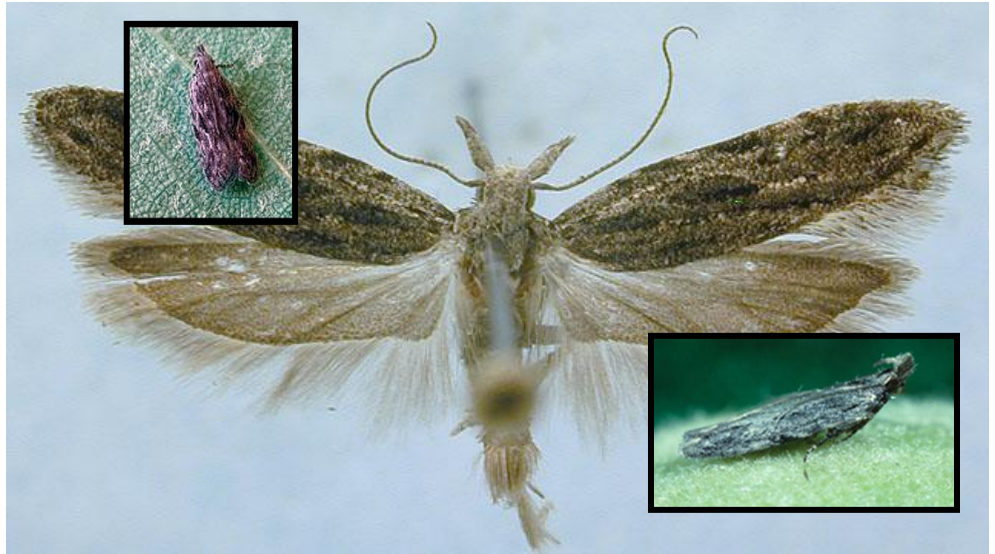

Peach Twig Borer

Anarsia lineatella
Zeller

Peach Twig Borer can damage stone fruit – peach, apricot, nectarine, plum – and also almond by feeding in shoots and causing shoot strikes, or by feeding directly on the fruit. For population monitoring and as part of an effective IPM program you need to deploy AlphaScents™ Peach Twig Borer moth lures with any of these AlphaScents™ traps.

- **Plastic Delta Trap**, convenient multi-use, red or white
- **Wing Trap**, traditional
- **Paper Delta Trap**, single use, lowest cost in small quantities

Application

Best time and placement of monitoring traps varies seasonally.

Consult www.alphascents.com and your local county extension office for best practices.

Adult moths are 0.3 to 0.4 inches long. Note the prominent palpi on the head that looks like a snout. Eggs are yellowish to orange blunt ovals that are laid on twigs, leaves, and on the fruit.

Above: Larva in peach twig. They are small with a black head. They emerge almost white, gradually turning chocolate brown with alternating light bands around the abdomen. This distinguishes them from other larvae found in stone fruits. *Right:* Alpha Scents Red Plastic Delta Trap with Peach Tree Borer Lure on peach tree in southern California