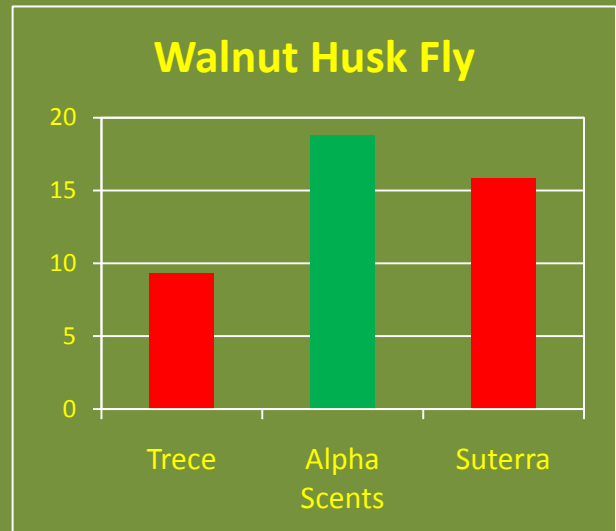

The Most Reliable Walnut Husk Fly Monitoring Traps

The most efficacious is AlphaScents traps and lures, followed by Suterra traps and lures, and then the Trécé Mega lures or UC Super-charged lures with AlphaScents, Suterra or Trécé traps. When commercial lures and traps are considered, AlphaScents traps and lures captured more flies than the Suterra traps and lures and twice as many flies as the Trécé traps with Mega or Dual-Pak lures.